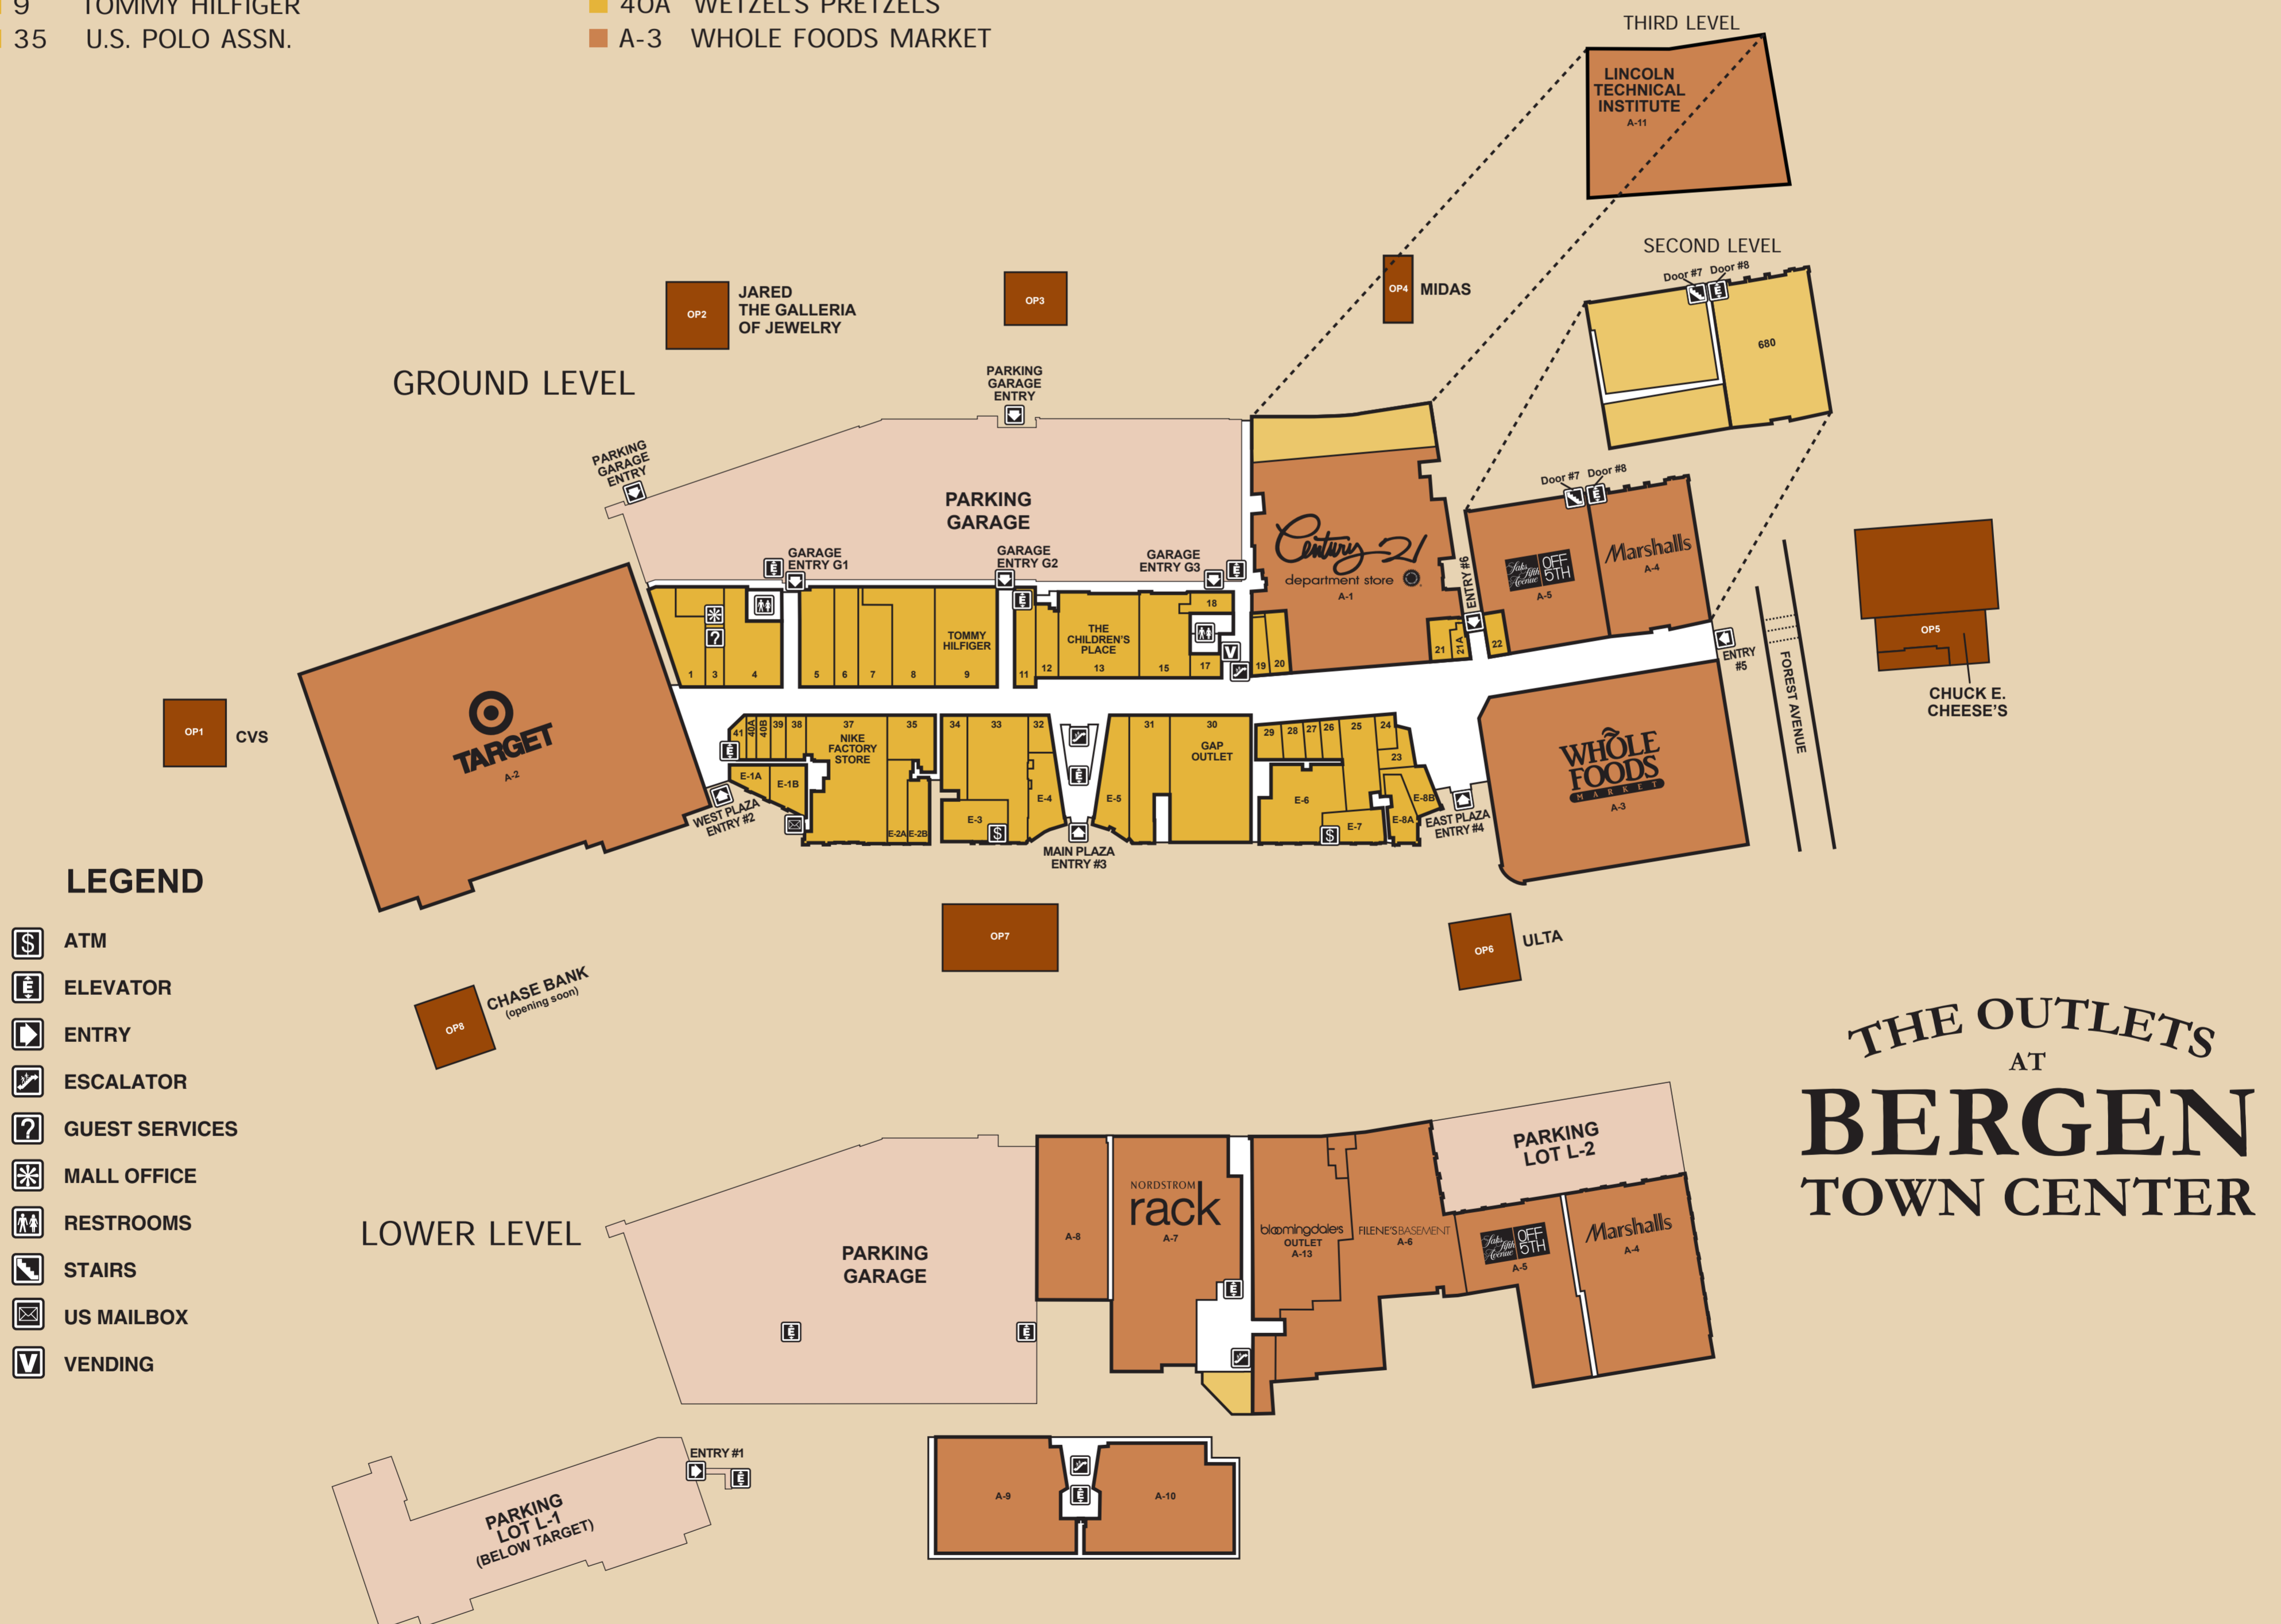

JEWELRY & ACCESSORIES

- 29 CLAIRE'S
- 15 DISNEY OUTLET
- OP2 JARED THE GALLERIA OF JEWELRY
- A-5 SAKS FIFTH AVENUE-OFF 5TH
- 19 SOCK DRAWER
- 23 ZALES JEWELERS

PRESCRIPTIONS

- OP1 CVS
- A-2 TARGET

SERVICES

- 680 A&J COMPUTERS
- 18 CELEBRITY SALONS
- 680 CHAPEL ON THE MALL
- OP8 CHASE BANK (Fall 2010)
- E-3 COLUMBIA BANK
- E-1A EUROPEAN WAX CENTER (Summer 2010)
- A-11 LINCOLN TECHNICAL INSTITUTE
- E-1B MASSAGE ENVY
- OP4 MIDAS
- 680 NANCY ZWIEBACH P.D.
- OP6 ULTA
- E-7 VALLEY NATIONAL BANK
- 680 YAMAHA SCHOOL

SHOES

- A-13 BLOOMINGDALES OUTLET (Summer 2010)
- A-6 FILENE'S BASEMENT
- 4 GUESS FACTORY (Summer 2010)
- A-4 MARSHALLS

SHOES (CONT.)

- 37 NIKE FACTORY STORE
- A-7 NORDSTROM RACK
- 1 PAYLESS SHOESOURCE
- A-5 SAKS FIFTH AVENUE-OFF 5TH
- 8 SKECHERS
- 21 STACY ADAMS
- 11 STRIDE RITE OUTLET
- 13 THE CHILDREN'S PLACE
- 6 TIMBERLAND FACTORY STORE
- 9 TOMMY HILFIGER

SPECIALTY SHOPS

- 21A STREET CORNER NEWS

MALL HOURS

MONDAY-SATURDAY, 10 A.M.-9:30 P.M.
CLOSED SUNDAY

BOBBY'S BURGER PALACE

MONDAY-SATURDAY, 11 A.M.-10 P.M.
SUNDAY, 11 A.M.-9 P.M.

CVS

MONDAY-SUNDAY, 7 AM - 10 PM

MASSAGE ENVY

MONDAY-FRIDAY, 8 A.M.-10 P.M.
SATURDAY, 9 A.M.-8 P.M.
SUNDAY, 10 A.M.-6 P.M.

QDOBA HOURS

MONDAY-SATURDAY, 10:30 A.M.-10 P.M.
SUNDAY, 11 A.M.-9 P.M.

TARGET HOURS

MONDAY-SATURDAY, 8 A.M.-11 P.M.
CLOSED SUNDAY

ULTA

MONDAY-SATURDAY, 10 A.M.-9 P.M.
SUNDAY, 11 A.M.-6 P.M.

WHOLE FOODS MARKET HOURS

MONDAY-SUNDAY, 8 A.M.-10 P.M.

LEGEND

- Ⓢ ATM
- Ⓛ ELEVATOR
- ➡ ENTRY
- ⬆ ESCALATOR
- 👤 GUEST SERVICES
- 🏢 MALL OFFICE
- ♿ RESTROOMS
- 🪜 STAIRS
- ✉ US MAILBOX
- 📦 VENDING

THE OUTLETS
AT
BERGEN
TOWN CENTER

www.BergenTownCenter.com

The perfect gift.

Always the right fit - get yours today!
Available at Guest Services.